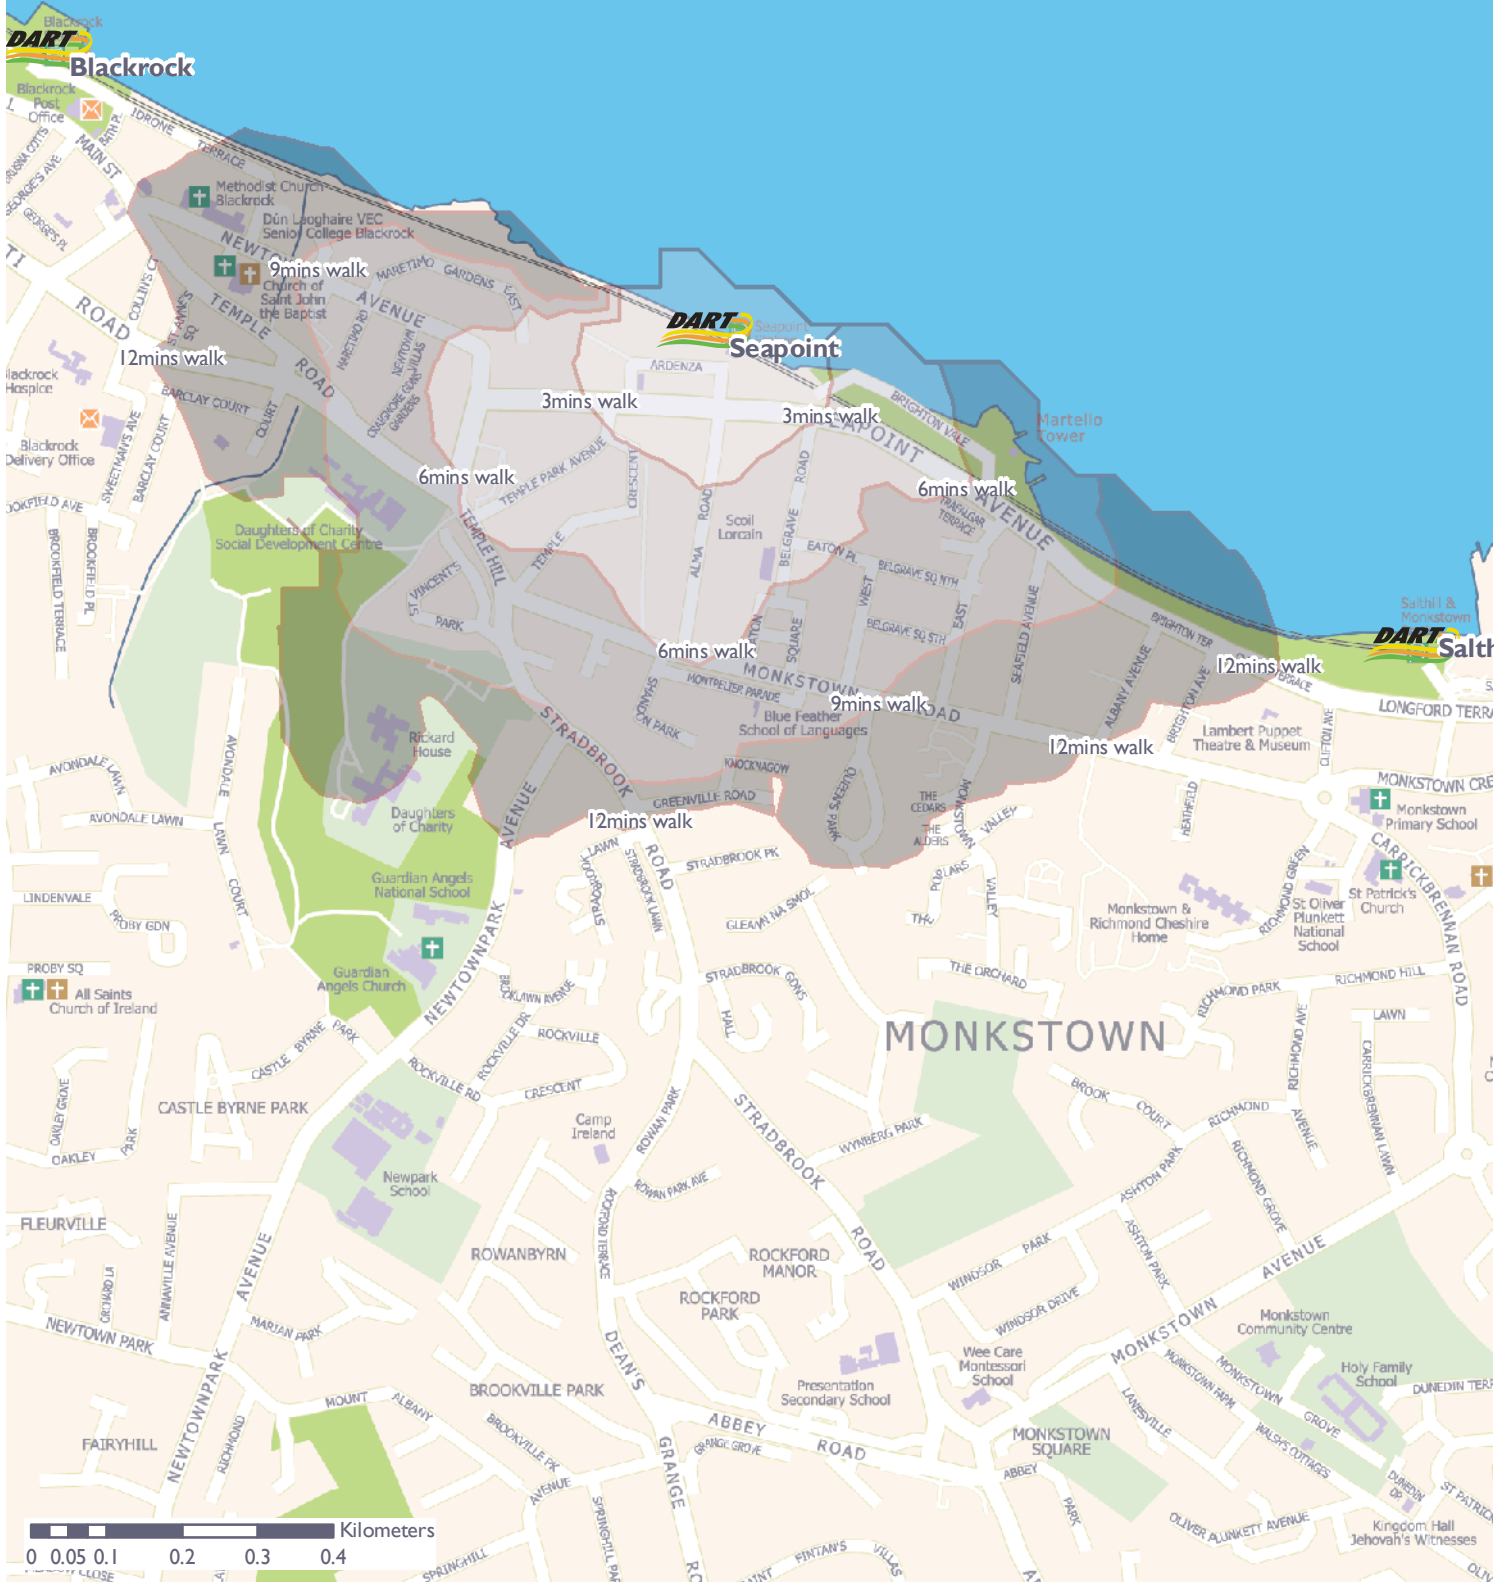

# SEAPOINT DART STATION

Walk times from DART platforms

scale 1 : 10,000