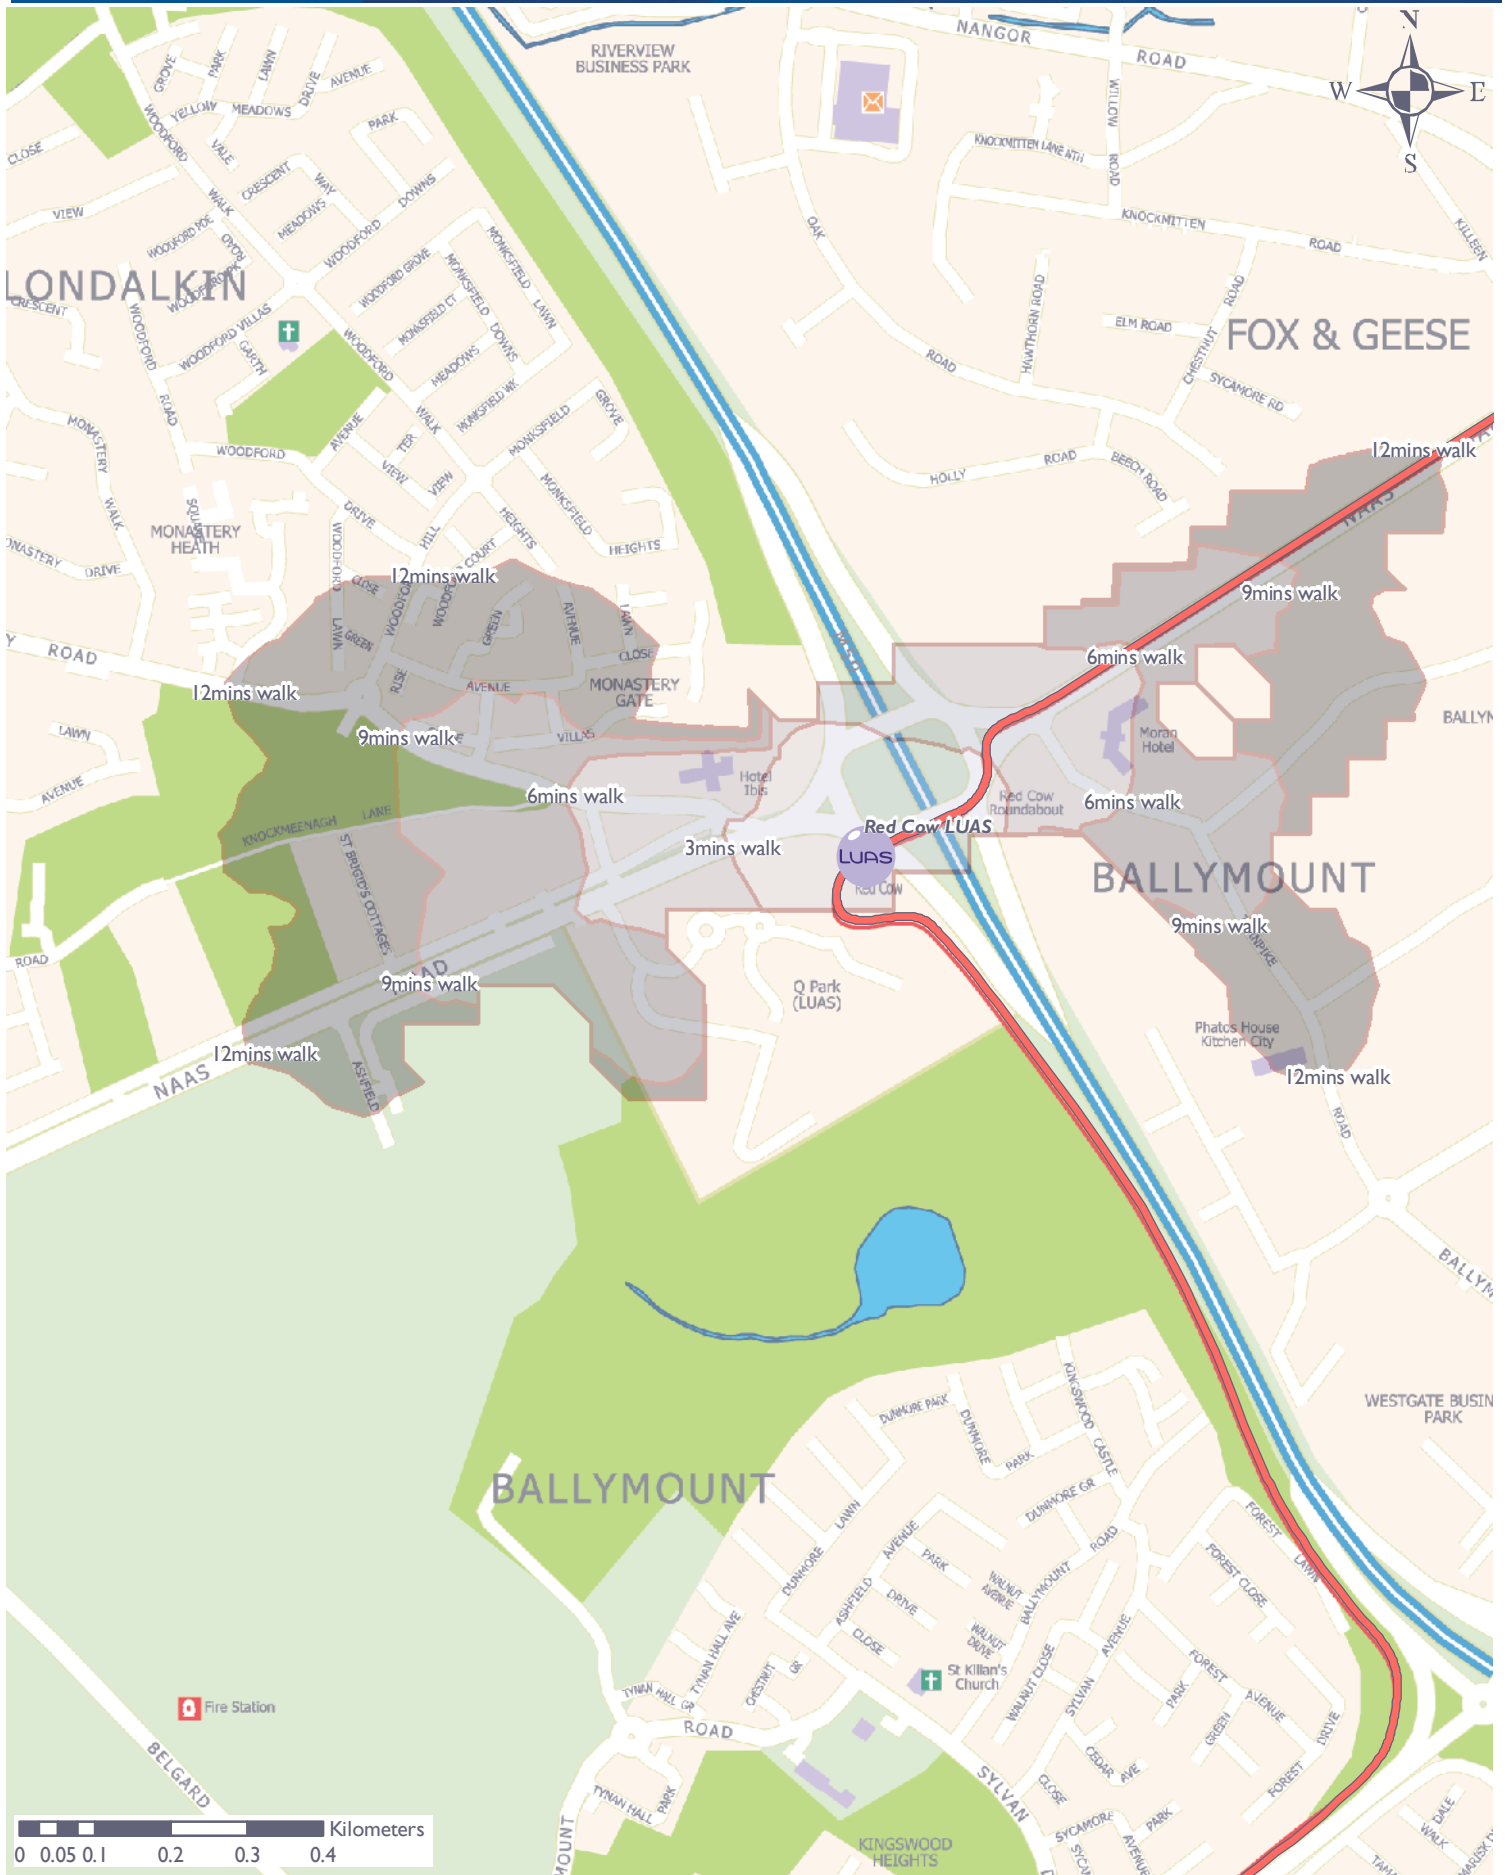

RED COW LUAS STOP & PARKnRIDE

Walk times from RED COW LUAS platforms

scale 1 : 10,000