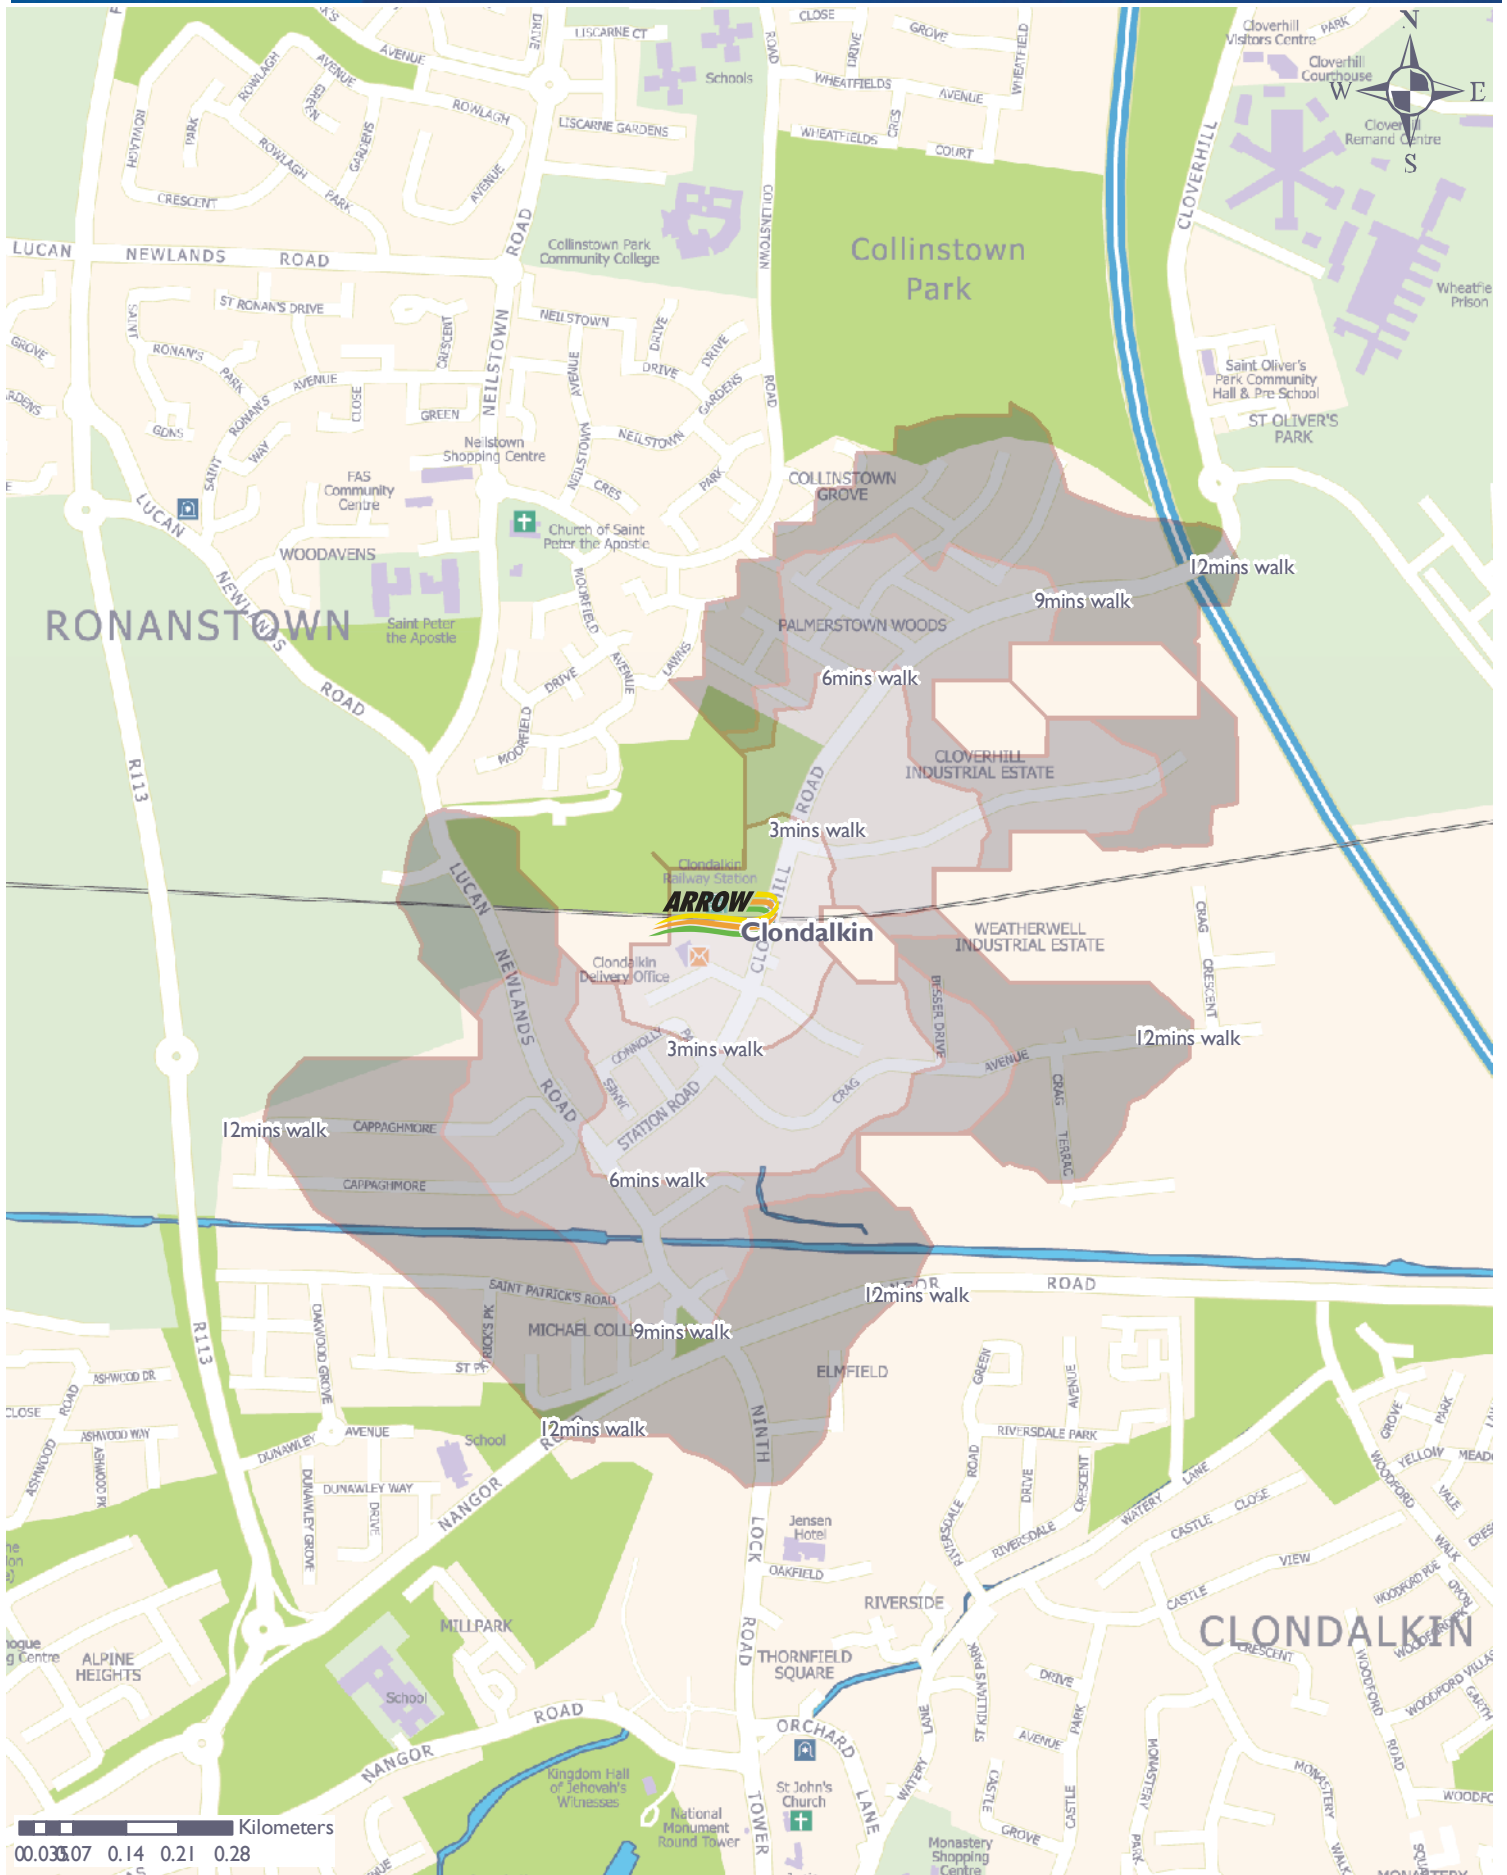

# CLONDALKIN RAIL STATION

Walk times from Clondalkin Station platforms

scale 1 : 10,000

© dublin transportation office 2006